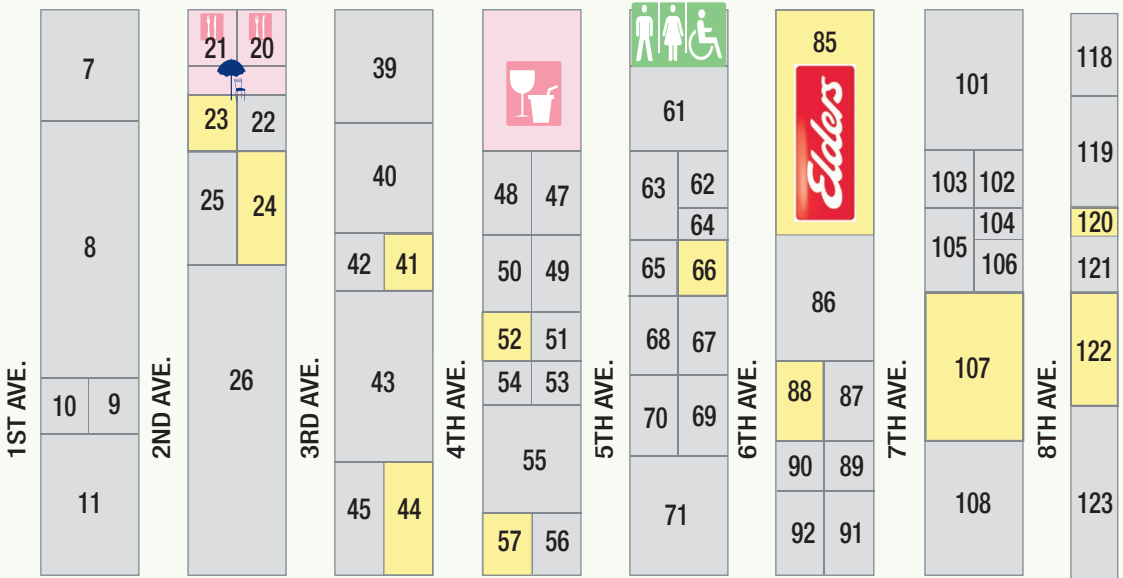

# BROKEN HILL AGFAIR 2018 SITE MAP

LANDMARK AVE.

ELDERS AVE.

STOCK JOURNAL AVE.

Legend

- Pavilions
- Toilets
- Refreshments
- Livestock
- Secretaries Office
- Umbrellas & Seating