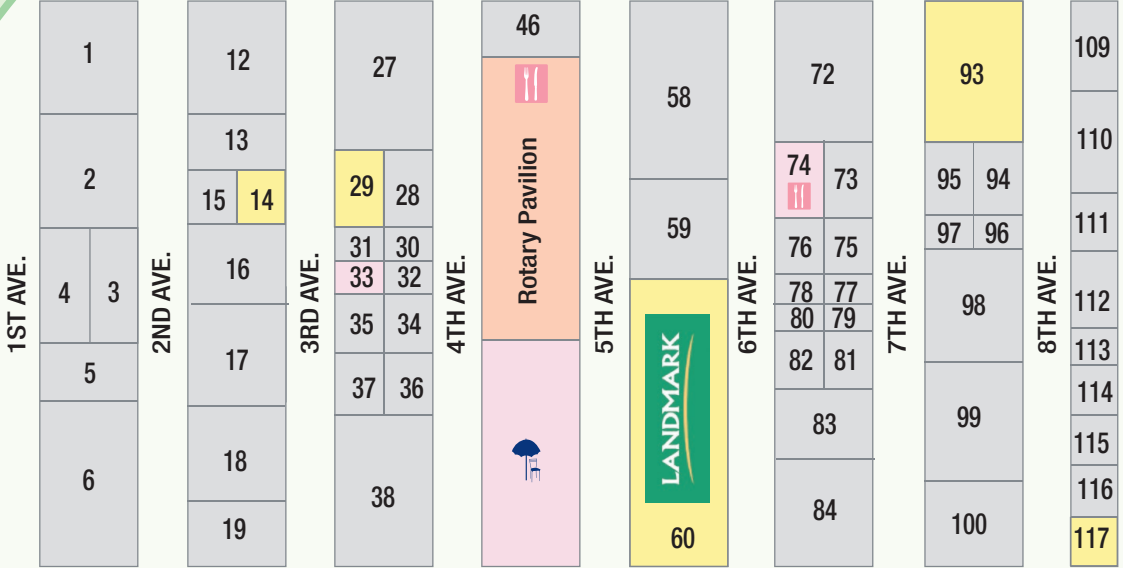

# BROKEN HILL AGFAIR 2018 SITE MAP

LANDMARK AVE.

ELDERS AVE.

STOCK JOURNAL AVE.

Legend

- Pavilions
- Toilets
- Refreshments
- Livestock
- Secretaries Office
- Umbrellas & Seating